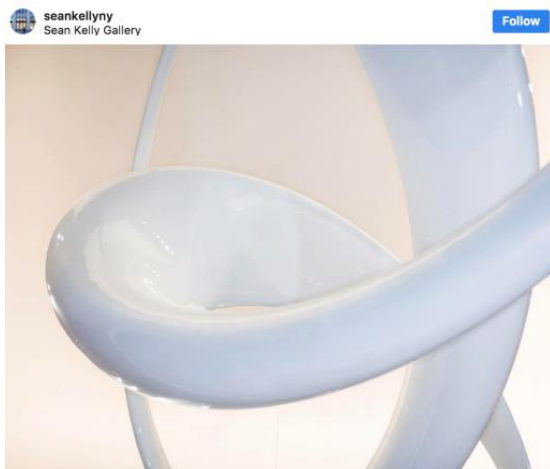

203 likes

3 WEEKS AGO