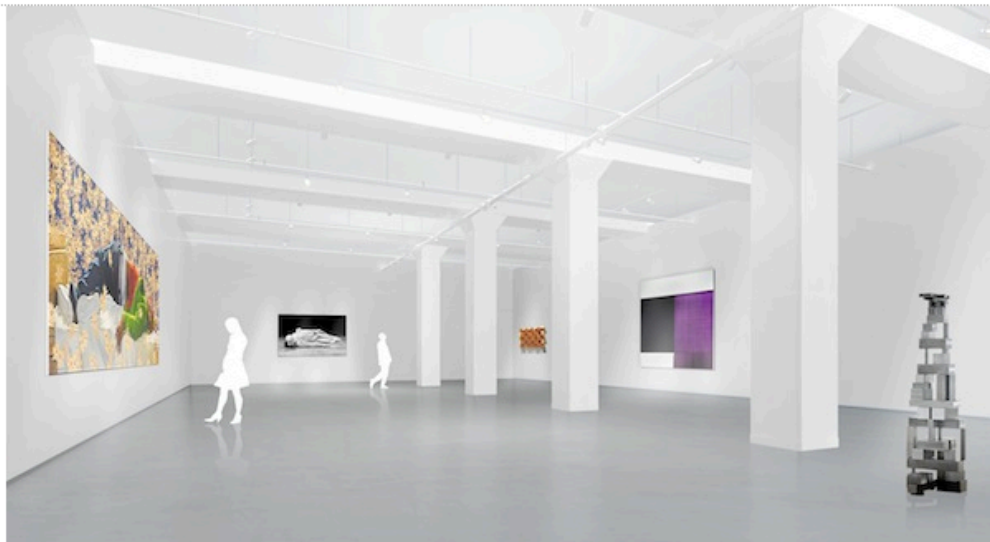

Sean Kelly Gallery

528 West 29 Street
New York, NY 10001

212 239 1181
www.skny.com

Sutton, Benjamin. "Sean Kelly Inaugurating New Hell's Kitchen Gallery With Antony Gormley Show in October," *ARTINFO*, August 21, 2012.

BLOUINARTINFO

AUGUST 21, 2012, 1:27 PM

Sean Kelly Inaugurating New Hell's Kitchen Gallery With Antony Gormley Show in October

The first exhibition at the new **Sean Kelly Gallery** at 475 Tenth Avenue will be a solo show of work by the British sculptor **Antony Gormley**, opening on October 27. Mega-dealer **Sean Kelly** shook up the Chelsea art world when he **announced in March** that his gallery would be moving to an even larger space in Hell's Kitchen, which has since been **vacated by storied non-profit Exit Art**, and given an extensive redesign (rendered above) by **Toshiko Morio**.

Gormley's last exhibition with his New York gallery was 2010's "**Breathing Room II**," a set of room-sized outlines of rectangular volumes and his trademark humanoid figures deconstructed into grids of quadrilaterals.

Speaking to ARTINFO in March, Kelly noted that the new gallery boasts rooms ranging "from a main exhibition space of about 4,000 square feet to spaces of about 1,500 square feet," giving Gormley more than enough room to populate the space with a whole army of his figures, or more abstract, large-scale installations.